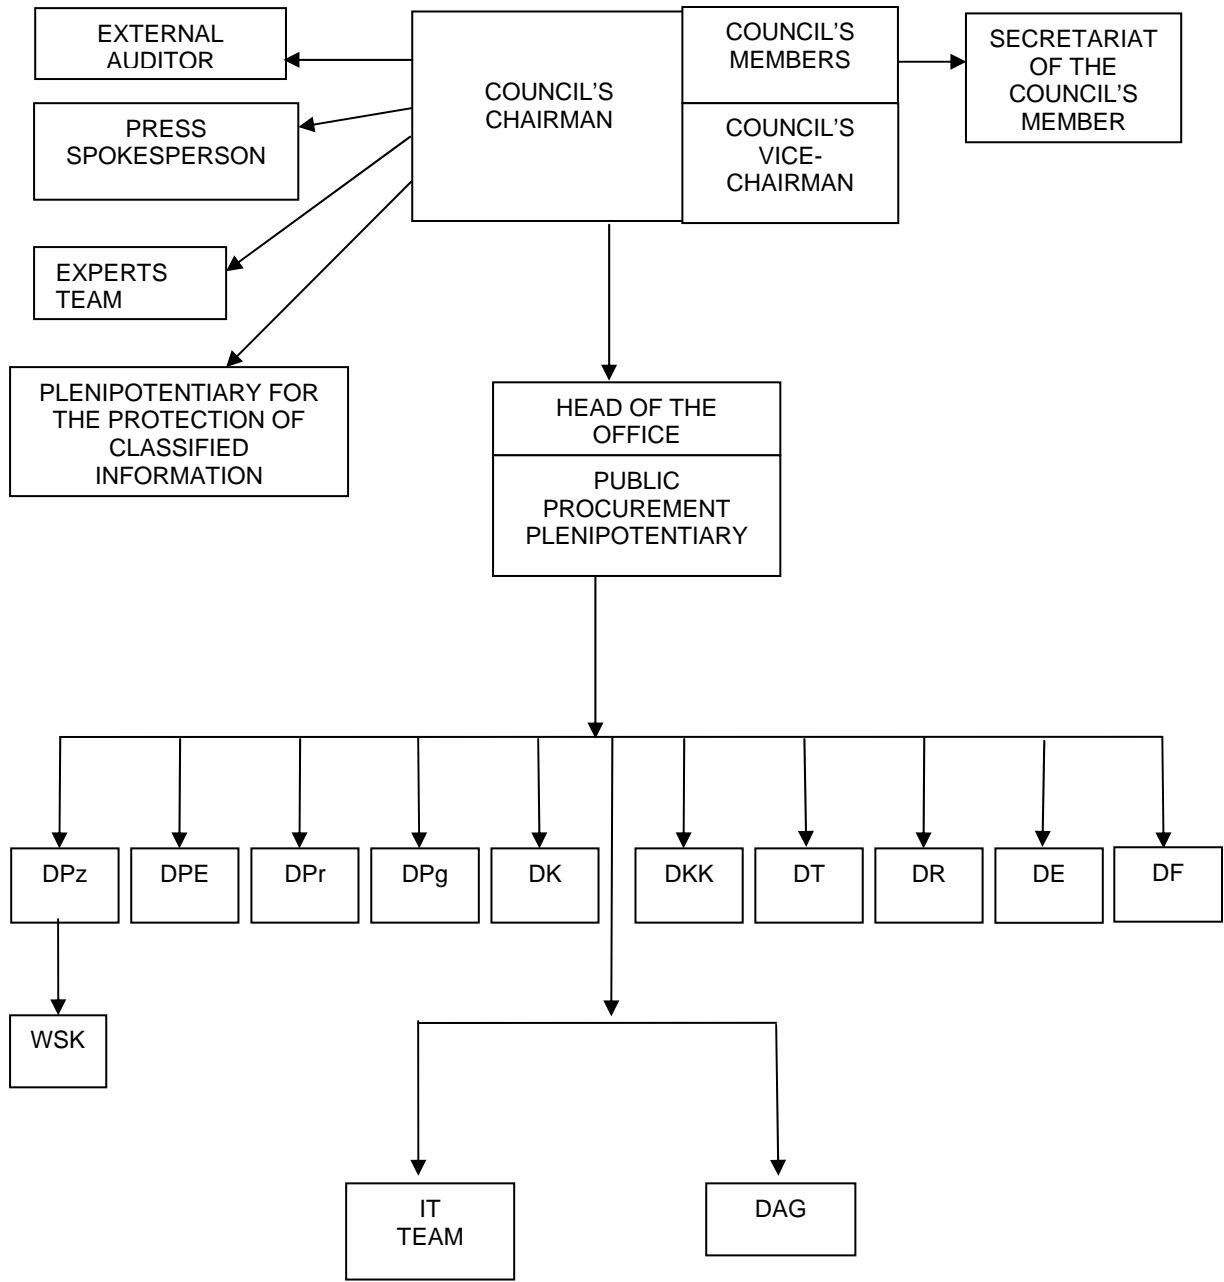

ORGANIZATIONAL SCHEME OF THE NATIONAL BROADCASTING COUNCIL'S OFFICE

- DPz - Presidential Department
- DPE - Department of European Policy and International Relations
- DPr - Legal Department
- DPg - Programme Department
- DK - Licence Department
- DKK - Department of Cable Communication
- DT - Technical Department
- DR - Advertising Department
- DE - Economic Department
- DF - Financial Department
- DAG - Administration Department
- WSK - Complaints Division